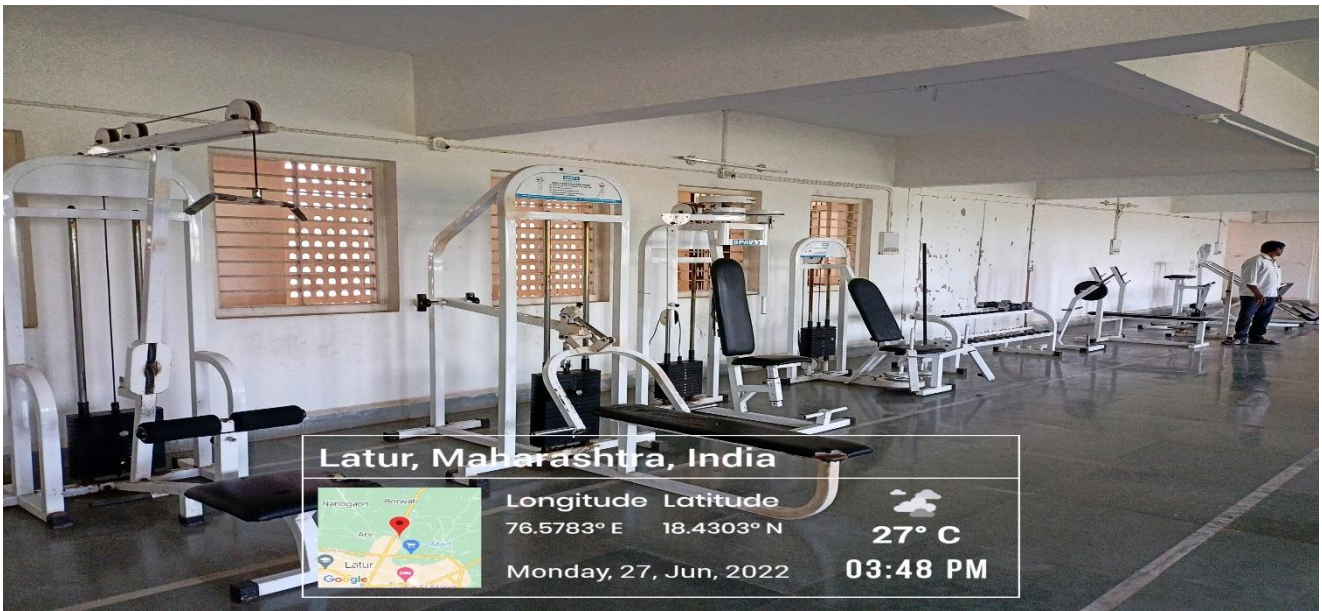

Boys Hostel Gymnasium

Latur, Maharashtra, India

Longitude Latitude
76.5783° E 18.4303° N

27° C

Monday, 27, Jun, 2022 03:48 PM

[Signature]
CoOrdinator, IQAC
V.I.M.S.R Medical College, Latur

[Signature]
Dean
V.I.M.S.R. Medical College,
& Y.C.R. HOSPITAL,
LATUR - 413 531.