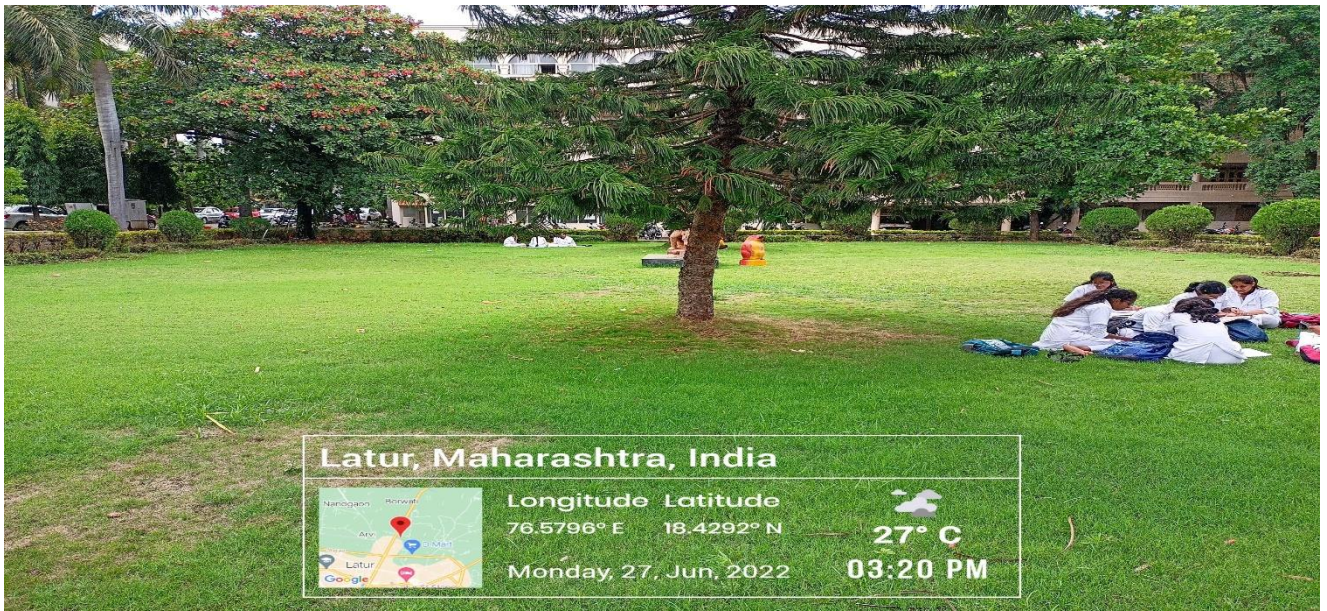

## **Geo-Tagged Photographs**

**Adequate Facilities for Physical & Recreational Requirement**

**A) Cultural Facility:**

**Subhashchandra Bose Auditorium with 1000 seating capacity**

**Open Green Lawn**

**Latur, Maharashtra, India**