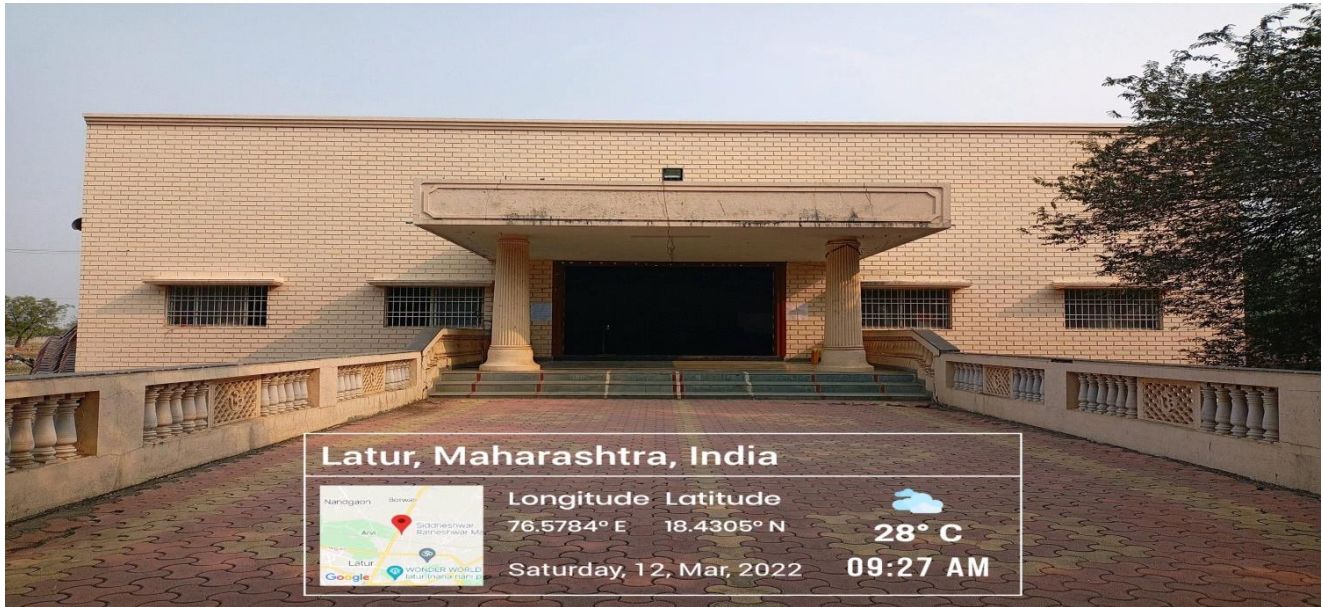

## **Geo-Tagged Photographs**

**Adequate Facilities for Physical & Recreational Requirement**

**A) Cultural Facility:**

**Subhashchandra Bose Auditorium with 1000 seating capacity**

**Open Green Lawn**

**Latur, Maharashtra, India**