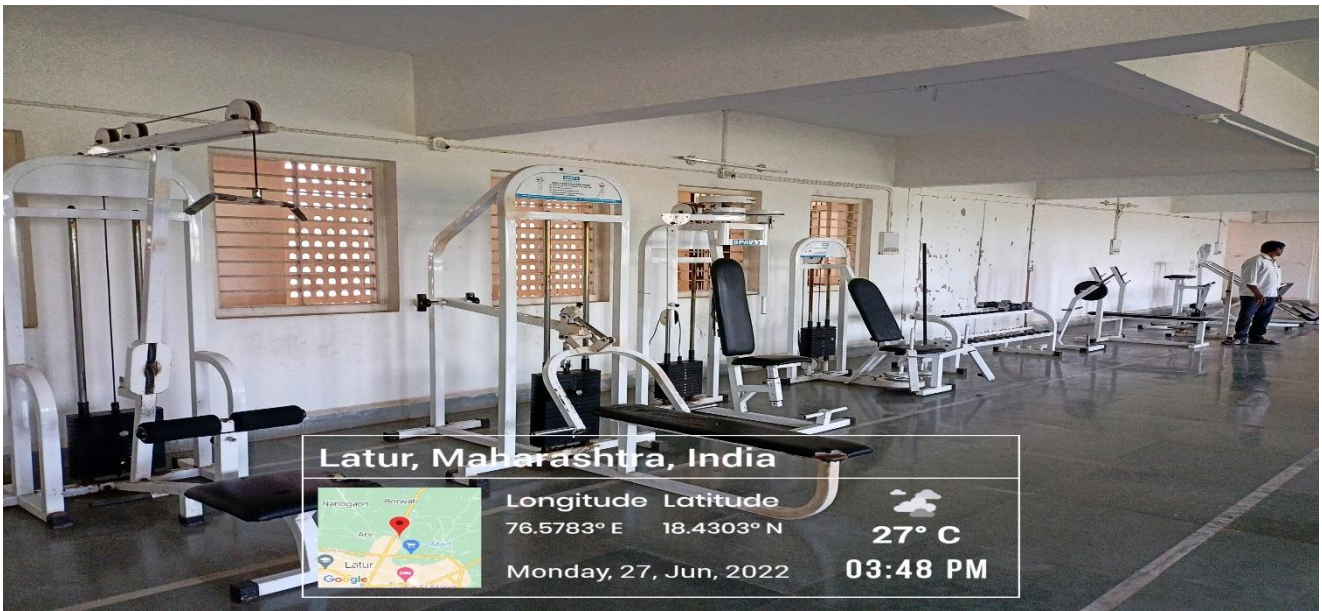

Chess

C) Gymnasium:

Hospital Side Gymnasium

Girls Hostel Gymnasium

Boys Hostel Gymnasium

Co-Ordinator, NAAC
M.I.M.S.R. Medical College, Latur

Dean
M.I.M.S.R. Medical College
& Y.C.R. HOSPITAL
LATUR - 413 531.