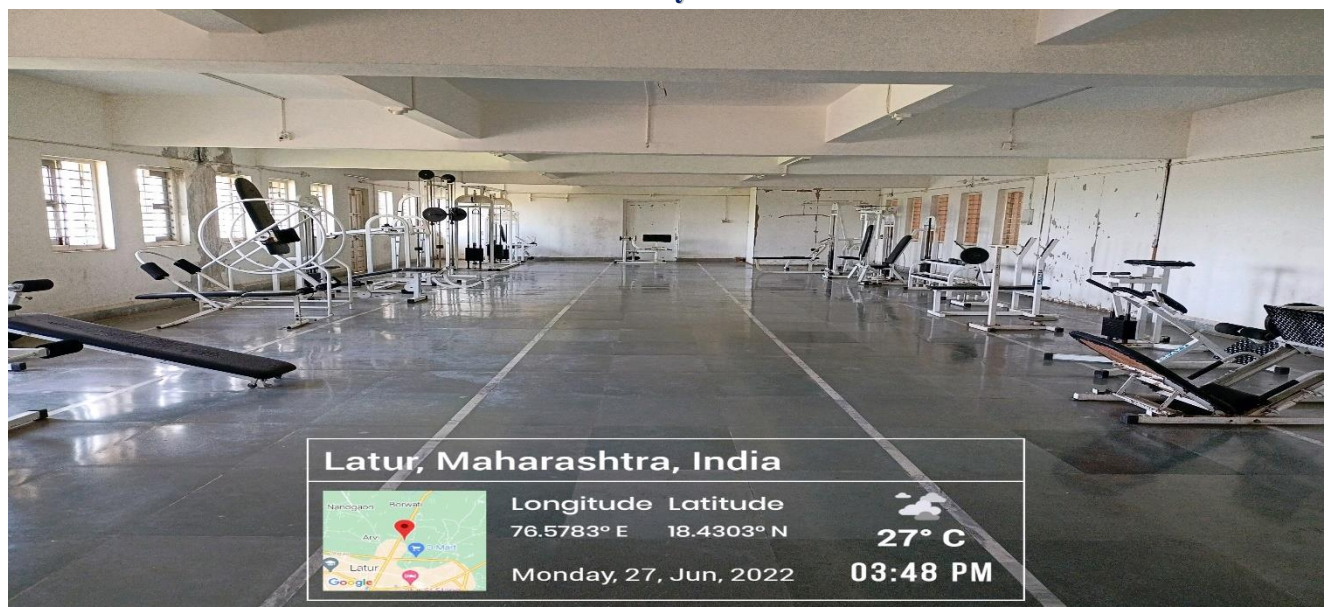

Chess

C) Gymnasium:

Hospital Side Gymnasium

Girls Hostel Gymnasium

Boys Hostel Gymnasium

Co-Ordinator, NAAC
M.I.M.S.R. Medical College, Latur

Dean
M.I.M.S.R. Medical College
& Y.C.R. HOSPITAL
LATUR - 413 531.