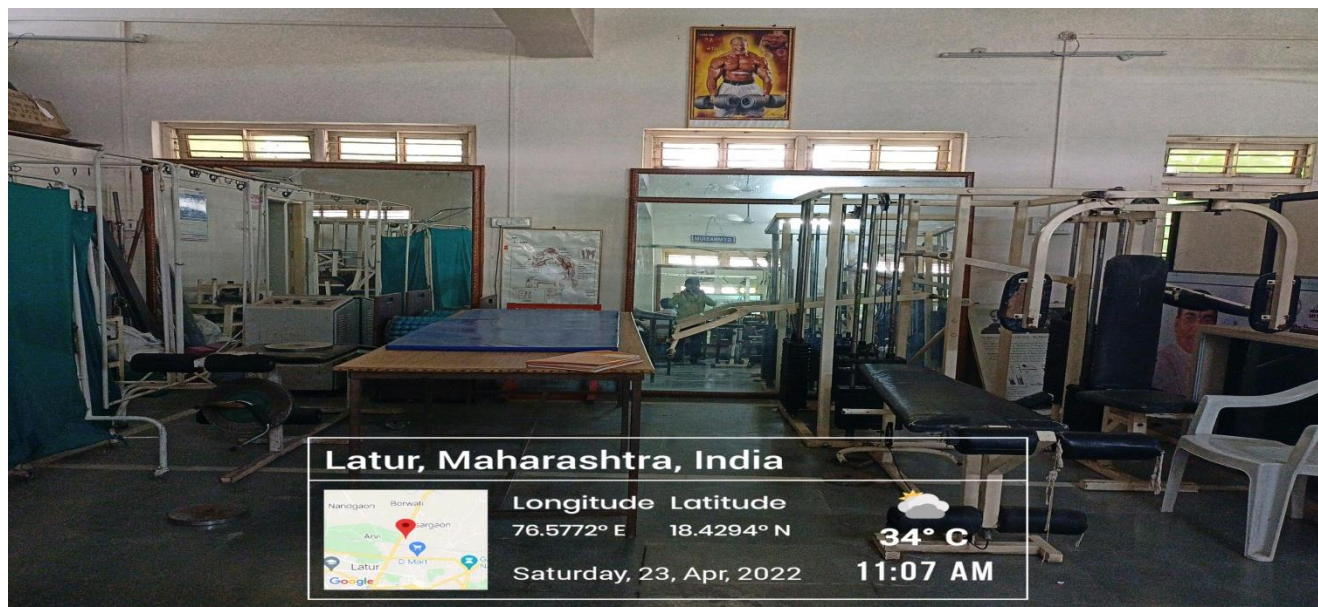

Chess

C) Gymnasium:

Hospital Side Gymnasium

Girls Hostel Gymnasium

Boys Hostel Gymnasium

Co-Ordinator, NAAC
M.I.M.S.R. Medical College, Latur

Dean
M.I.M.S.R. Medical College
& Y.C.R. HOSPITAL
LATUR - 413 531.