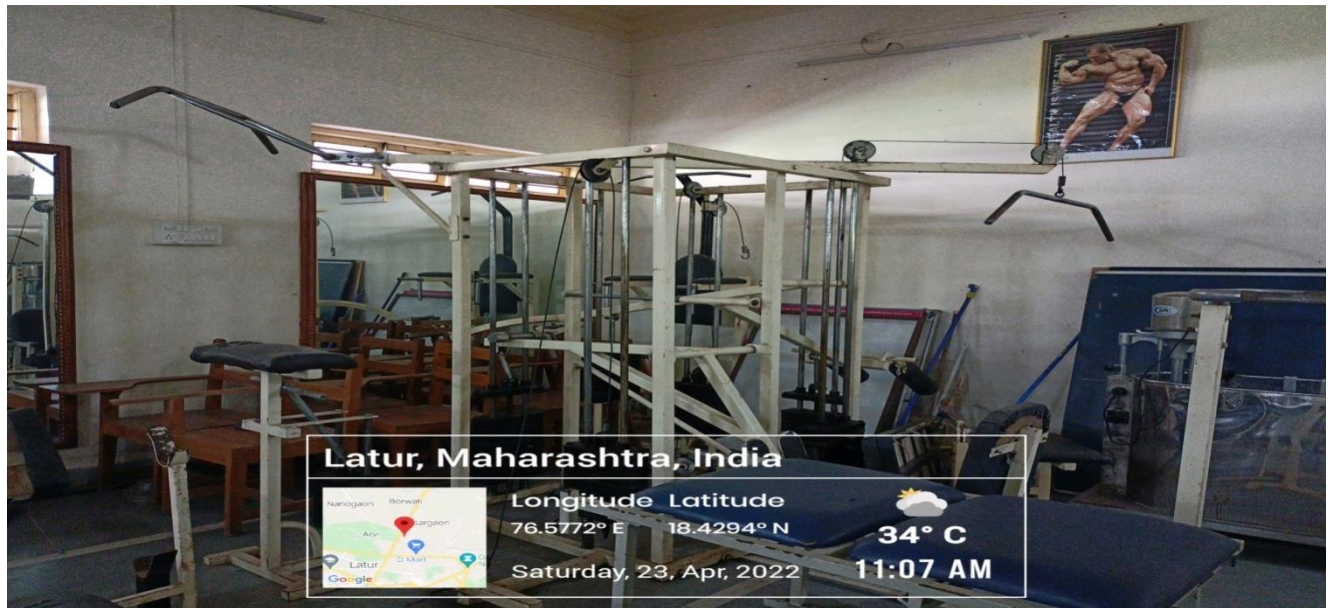

Chess

C) Gymnasium:

Hospital Side Gymnasium

Girls Hostel Gymnasium

Boys Hostel Gymnasium

Co-Ordinator, NAAC
M.I.M.S.R. Medical College, Latur

Dean
M.I.M.S.R. Medical College
& Y.C.R. HOSPITAL
LATUR - 413 531.