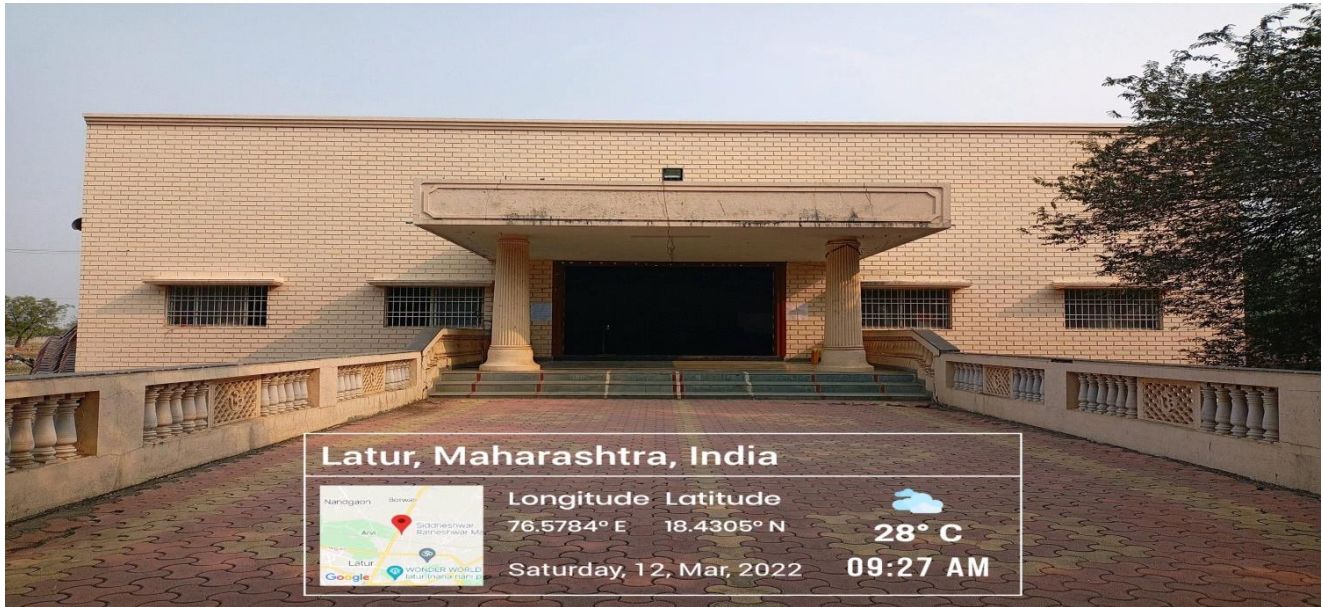

4.1.2

**Geo-Tagged Photographs of Sports & Cultural
Facilities**

A) Cultural Facility:

Subhashchandra Bose Auditorium with 1000 seating capacity

Open Green Lawn

Latur, Maharashtra, India

	Longitude Latitude 76.5796° E 18.4292° N	 27° C
	Monday, 27, Jun, 2022	03:20 PM

Latur, Maharashtra, India

	Longitude Latitude 76.5796° E 18.4292° N	 27° C
	Monday, 27, Jun, 2022	03:20 PM

Latur, Maharashtra, India

	Longitude Latitude 76.5796° E 18.4292° N	 27° C
	Monday, 27, Jun, 2022	03:20 PM