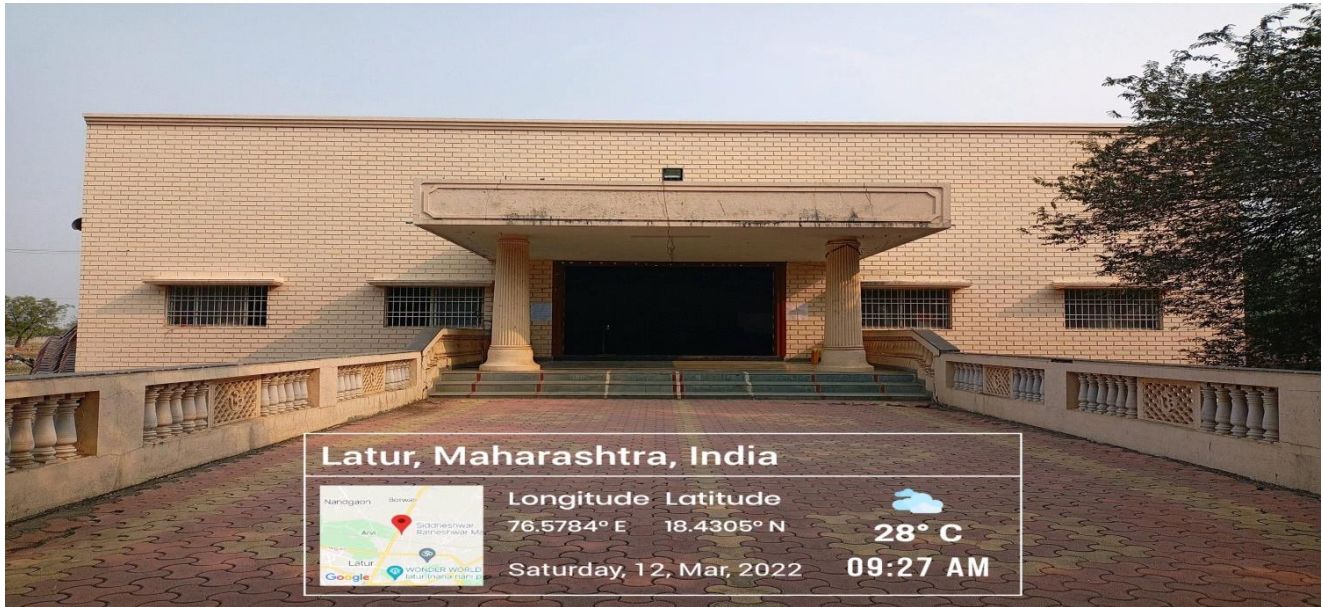

4.1.2

Geo-Tagged Photographs

Adequate Facilities for Physical & Recreational Requirement

A) Cultural Facility:

Subhashchandra Bose Auditorium with 1000 seating capacity

Open Green Lawn

Latur, Maharashtra, India