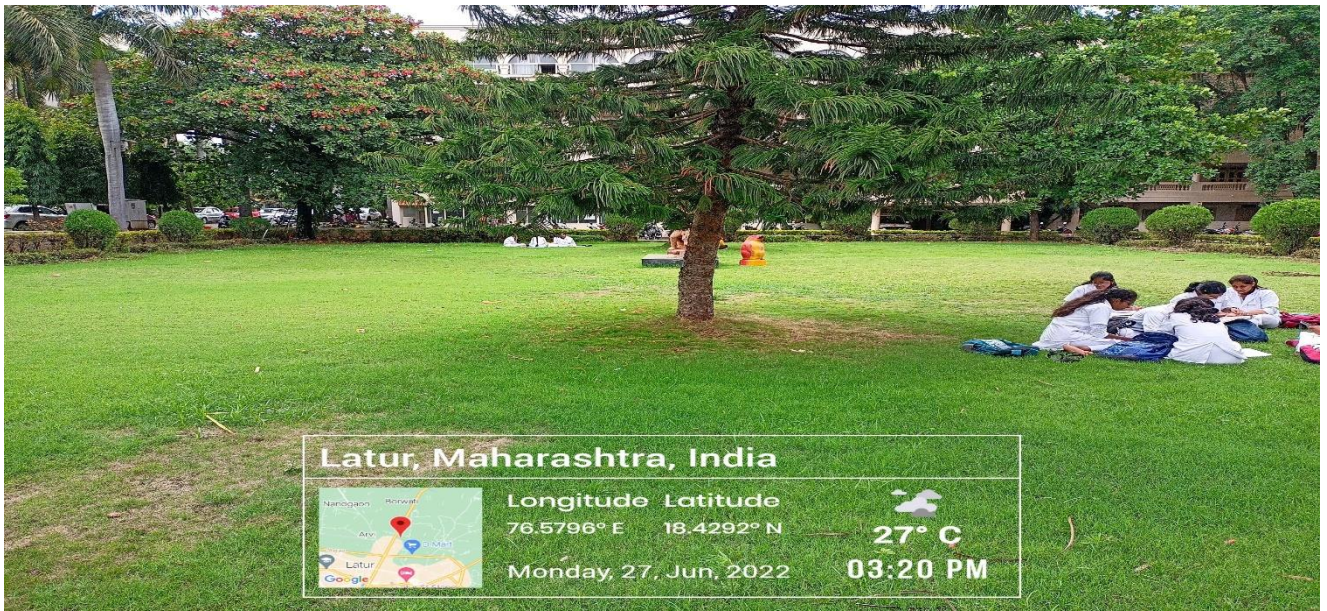

4.1.2

Geo-Tagged Photographs

Adequate Facilities for Physical & Recreational Requirement

A) Cultural Facility:

Subhashchandra Bose Auditorium with 1000 seating capacity

Open Green Lawn

Latur, Maharashtra, India