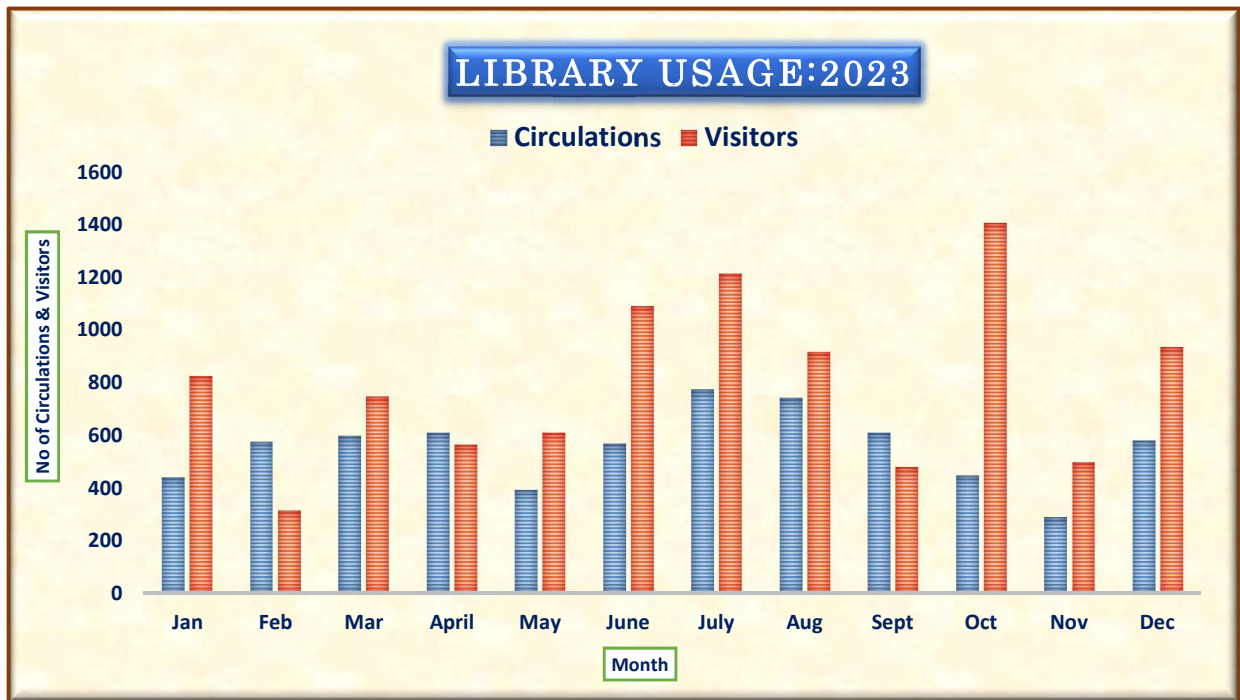

DATA OF LIBRARY USAGE IN 2023

Month	No. of Circulations	No. of Visitors
January	444	828
February	579	319
March	602	750
April	614	568
May	396	614
June	571	1092
July	777	1217
August	746	918
September	614	483
October	451	1408
November	294	500
December	584	938
Total	6672	9635